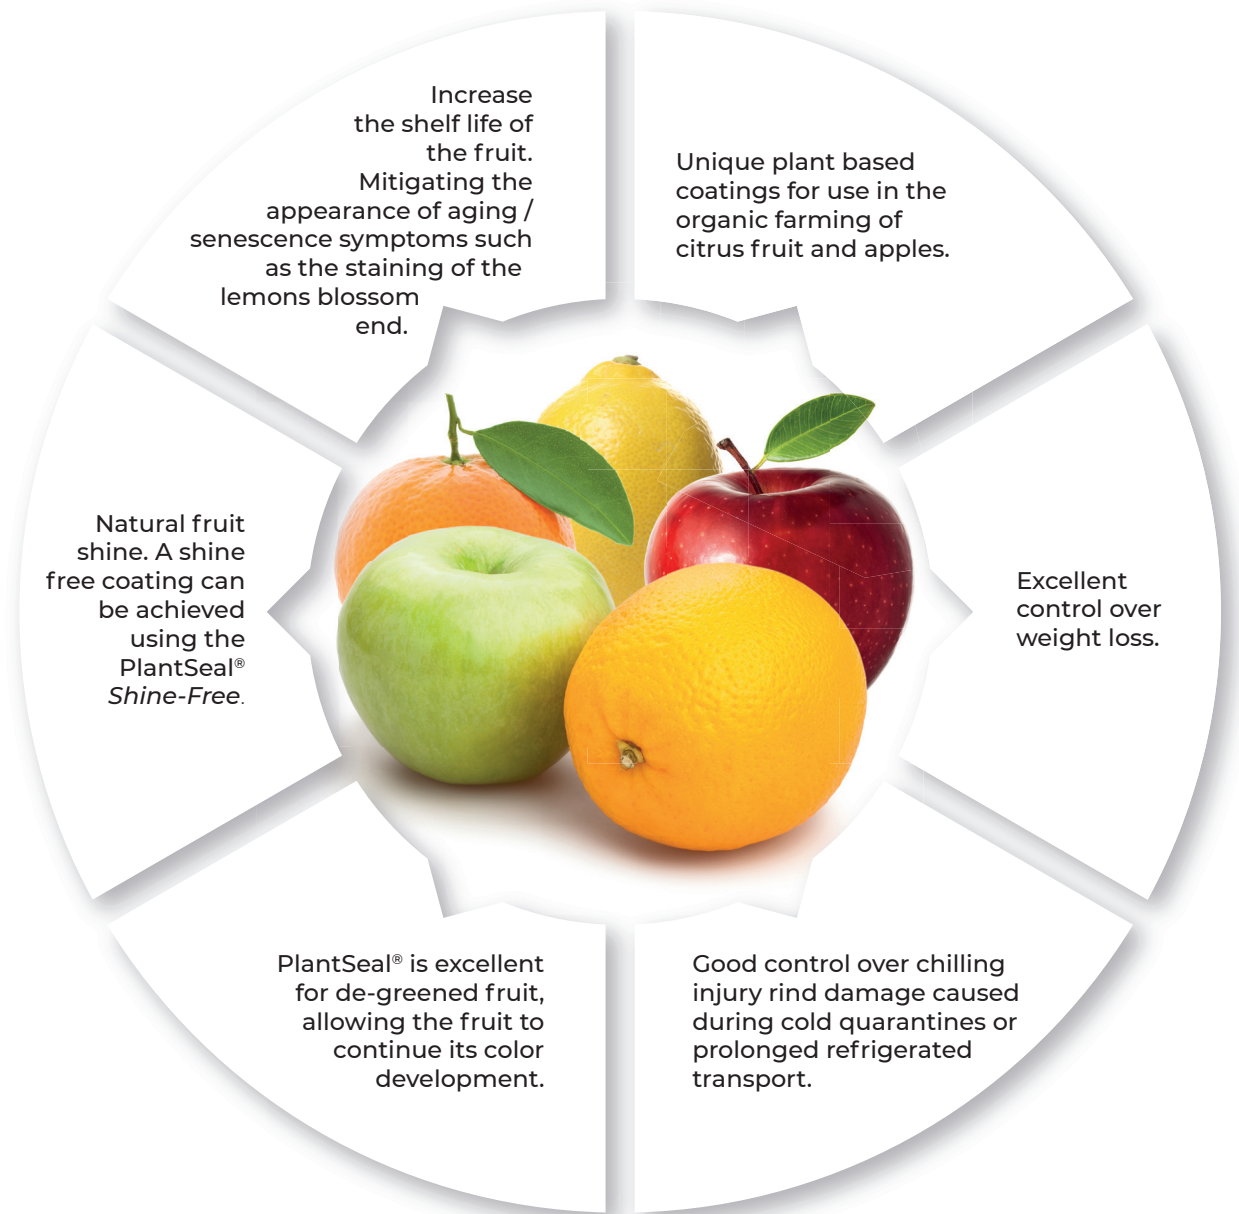

## PlantSeal® *Shine-Free*

**BIOCARE**   
by CITROSOL

**CITROSOL**   
ADVANCED POSTHARVEST SOLUTIONS